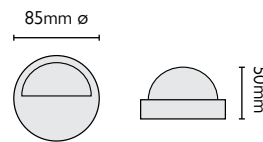

Round Mini Wall Light

Product Code(s)	18117 (Aged Bronze) 18116 (Verdigris)
Light Source	1 x 1W LED
Colour Temp.	3000k
Lumens	100Lm
Beam Angle	35°
Voltage	12V
IP Rating	IP44
Incandescent Equivalency	6W
Power Supply Requirement	220V-240V
Material	Heavy Cast Bronze
Finish	Aged Bronze or Verdigris
Dimmable	Not Dimmable
Cabling	1.5m

Round Mini Eyelid Light

Product Code(s)	18114 (Aged Bronze) 18115 (Verdigris)
Light Source	1 x 1W LED
Colour Temp.	3000k
Lumens	100Lm
Beam Angle	35°
Voltage	12V
IP Rating	IP44
Incandescent Equivalency	6W
Power Supply Requirement	220V-240V
Material	Heavy Cast Bronze
Finish	Aged Bronze or Verdigris
Dimmable	Not Dimmable
Cabling	1.5m

*Guarantee details on p212.