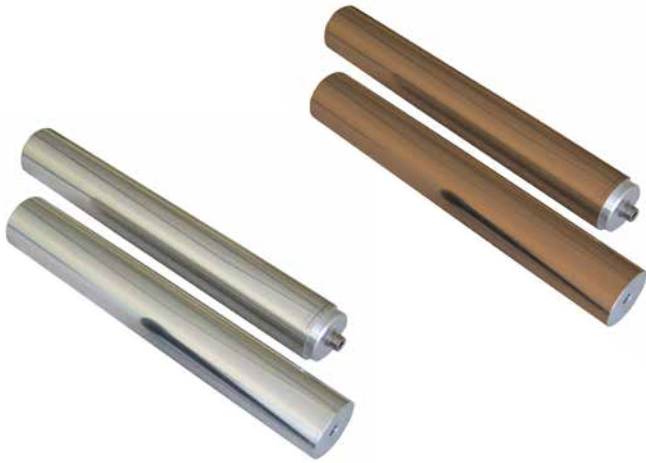

Pole Accessory	
Product Code(s)	18131 (Aluminium) 18132 (Brass)
Material	Marine Grade Aluminium or Solid Natural Brass
Finish	Anodised Aluminium or Brass
Dimensions	Height: 250mm Diameter: 40mm
Notes	A maximum of three poles can be used together per spotlight fitting. Natural brass is untreated and its finish will age over time.

Spike Accessory	
Product Code(s)	50824
Material	Black Nylon
Dimensions	Height: 170mm Diameter: 45mm
Notes	This spike is suitable for models: 18129, 18130, and 25015

Fittings 18125-18130 can easily have their lenses changed from the standard clear version to blue, green, red or amber. Simply unscrew the lens cap to easily remove and change for different coloured effects to the surroundings.