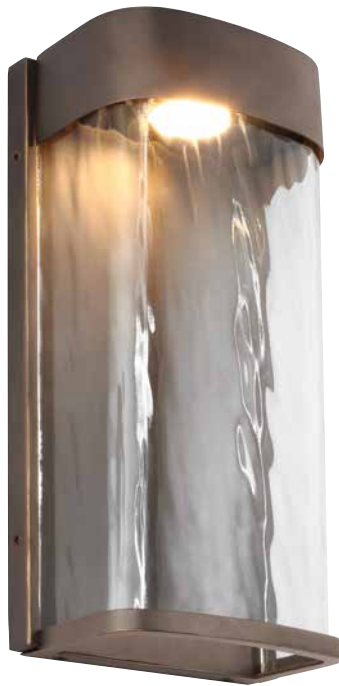

TRANSITIONAL

Finishes available:

- integrated LED module
- clear water glass

30248 Large LED Wall Light

H: 304mm **W:** 159mm **P:** 106mm
Finish: Dark Brown (DBR)
Max. Wattage: 14W Integrated LED
LED details: 1000Lm, 3000k (Not Dimmable)
IP Rating: IP44

30248

30250 Small LED Wall Light

H: 203mm **W:** 159mm **P:** 106mm
Finish: Dark Brown (DBR)
Max. Wattage: 14W Integrated LED
LED details: 1000Lm, 3000k (Not Dimmable)
IP Rating: IP44