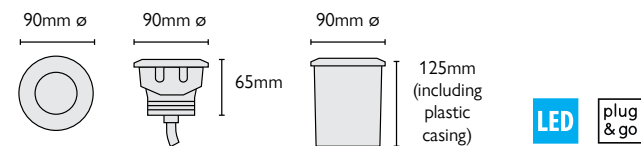

Plain Ring In-Ground Light

Product Code(s)	18135 (Stainless Steel) 18136 (Brass)
Light Source	3 x 1W LED
Colour Temp.	3000k
Lumens	300Lm
Beam Angle	35°
Voltage	12V
IP Rating	IP65
Dimmable	Not Dimmable
Incandescent Equivalency	30W
Material	304 Grade Stainless Steel or Solid Natural Brass head Machined aluminium bodies
Finish	Stainless Steel or Brass
Cabbling	1.5m
Cutout Hole	76mm Ø
Notes	Come supplied with plastic underground casing suitable for concreting/tarmacking in place. Safe to drive over - maximum load 2500kg. Materials are untreated and their finish will age over time.

Plain Push In, In-Ground/Deck Light

Product Code(s)	18145
Light Source	1 x 1.2W LED
Colour Temp.	3000k
Lumens	100Lm
Beam Angle	35°
Voltage	12V
IP Rating	IP65
Dimmable	Not Dimmable
Incandescent Equivalency	6W
Material	Machined aluminium body
Finish	Brushed Aluminium
Cabbling	1.5m
Cutout Hole	33mm Ø
Notes	Come supplied with plastic underground casing suitable for concreting/tarmacking in place. NOT safe to drive over

*Guarantee details on p212.