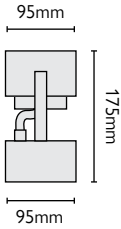

LED

LED

Large Spotlight Wall Fitting

Product Code(s)	25016
Light Source	6 x 1W LED
Colour Temp.	3000k
Lumens	600Lm
Beam Angle	35°
Voltage	240V
IP Rating	IP54
Power Supply Requirement	220V-240V
Incandescent Equivalency	60W
Material	Marine Grade Aluminium
Finish	Anodised Aluminium
Dimmable	Not Dimmable

Small Spotlight Wall Fitting

Product Code(s)	25020
Light Source	1 x 1W LED
Colour Temp.	3000k
Lumens	100Lm
Beam Angle	35°
Voltage	240V
IP Rating	IP54
Power Supply Requirement	220V-240V
Incandescent Equivalency	6W
Material	Marine Grade Aluminium
Finish	Anodised Aluminium
Dimmable	Not Dimmable