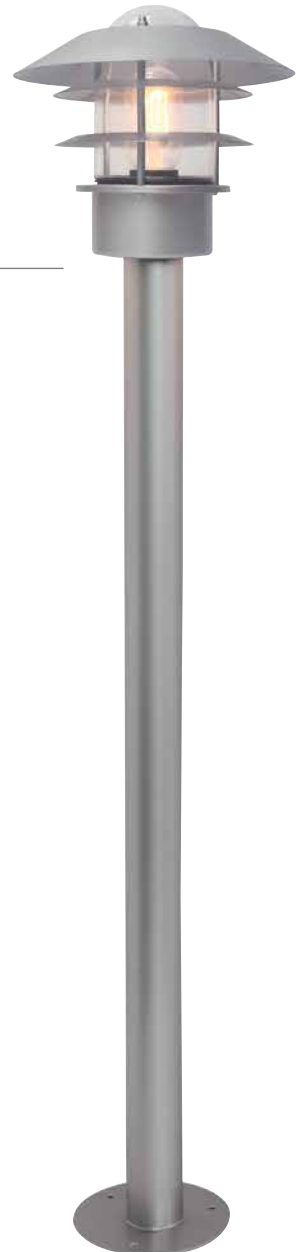

1lt Bollard Lantern

H: 1000mm W: 218mm

Finish: Silver (SV)

Max. Wattage: 1 x 60W E27

IP Rating: IP44

27021