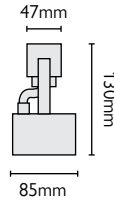

LED

Large Spotlight Wall Fitting

Product Code(s)	25016
Light Source	6 x 1W LED
Colour Temp.	3000k
Lumens	600Lm
Beam Angle	35°
Voltage	240V
IP Rating	IP54
Power Supply Requirement	220V-240V
Incandescent Equivalency	60W
Material	Marine Grade Aluminium
Finish	Anodised Aluminium
Dimmable	Not Dimmable

Small Spotlight Wall Fitting

Product Code(s)	25020
Light Source	1 x 1W LED
Colour Temp.	3000k
Lumens	100Lm
Beam Angle	35°
Voltage	240V
IP Rating	IP54
Power Supply Requirement	220V-240V
Incandescent Equivalency	6W
Material	Marine Grade Aluminium
Finish	Anodised Aluminium
Dimmable	Not Dimmable