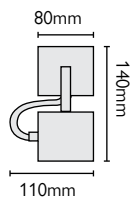

LED

Spotlight Wall Fitting

Product Code	18128 (Anodised Aluminium) 18127 (Natural Brass)	Lumens	300Lm
Material	Marine Grade Aluminium or Solid Natural Brass (Natural brass is untreated and its finish will age over time.)	Beam Angle	35°
Finish	Anodised Aluminium or Natural Brass	Incandescent Equivalency	30W
IP Rating	IP54	Power Supply Requirement	220V-240V
Voltage	220-240V	Dimmable	Not Dimmable
Light Source	3 x 1W LED	Optional Lens	Blue, red, amber or green (see page 208)
Colour Temp.	3000k		

*Guarantee details on p212.