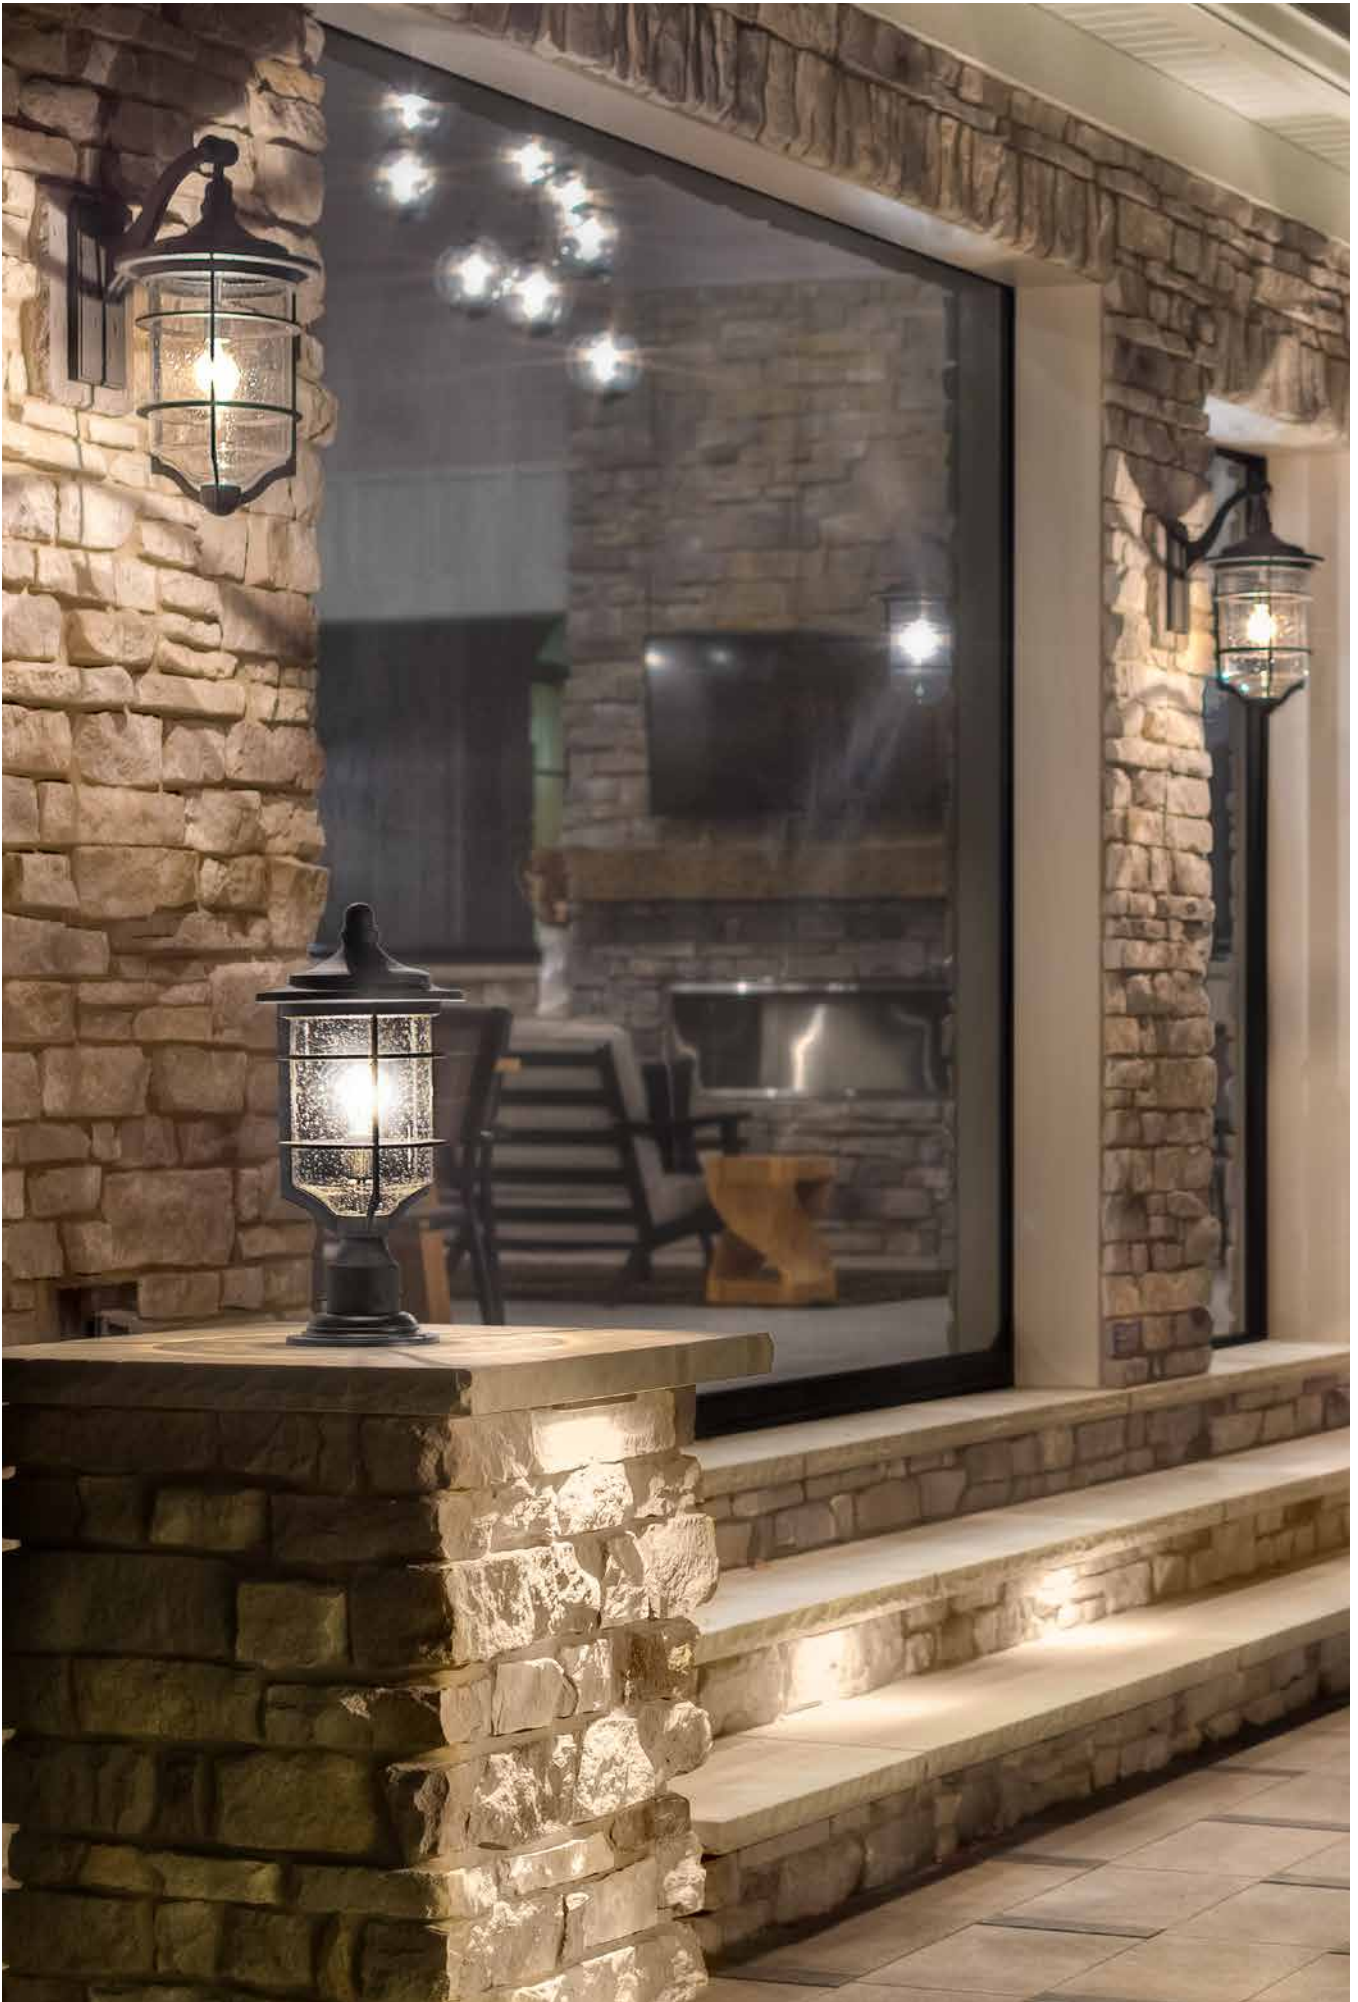

Models shown: 30408 & 30410