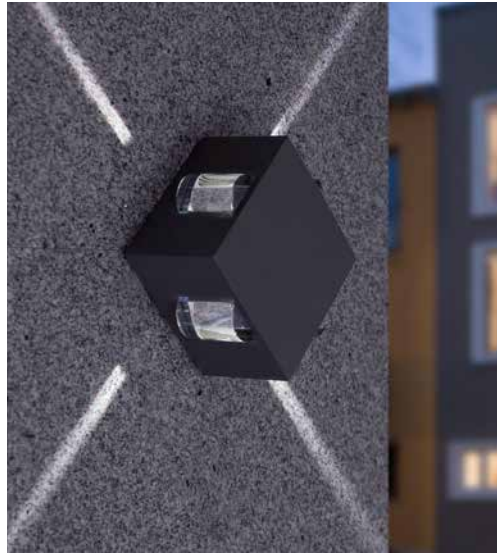

## MODERN

Finishes available:

GR

- die-cast aluminium fittings with polyester powder coating
- choose from a 2-way or 4-way directional light for a stylish look on buildings when lit

50972