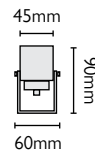

Large Spotlight Fitting

Product Code(s)	25015
Light Source	6 x 1W LED
Colour Temp.	3000k
Lumens	600Lm
Beam Angle	35°
Voltage	12V
IP Rating	IP54
Power Supply Requirement	220V-240V
Incandescent Equivalency	60W
Material	Marine Grade Aluminium
Finish	Anodised Aluminium
Dimmable	Not Dimmable
Cabling	1.5m
Optional Mounting Accessories	18131 - Aluminium Pole 50824 - Black Nylon Spike (see page 208)

Small Spotlight Fitting

Product Code(s)	25019
Light Source	1 x 1W LED
Colour Temp.	3000k
Lumens	100Lm
Beam Angle	35°
Voltage	12V
IP Rating	IP54
Power Supply Requirement	220V-240V
Incandescent Equivalency	6W
Material	Marine Grade Aluminium
Finish	Anodised Aluminium
Dimmable	Not Dimmable
Cabling	1.5m
Optional Mounting Accessories	18131 - Aluminium Pole (see p 208) Comes supplied with own spike (not interchangeable with 50824)

*Guarantee details on p212.