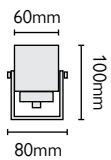

Spotlight Fitting

Product Code	18129 (Anodised Aluminium) 18130 (Natural Brass)	Lumens	300Lm
Material	Marine Grade Aluminium or Solid Natural Brass (Natural brass is untreated and its finish will age over time.)	Beam Angle	35°
Finish	Anodised Aluminium or Natural Brass	Incandescent Equivalency	30W
IP Rating	IP54	Power Supply Requirement	220V-240V
Voltage	12V	Dimmable	Not Dimmable
Light Source	3 x 1W LED	Cabling	1.5m
Colour Temp.	3000k	Optional Lens Accessories	Blue, red, amber or green (for more details see page 208)
Optional Mounting Accessories	For 18129 (see page 208) 18131 - Aluminium Pole 50824 - Black Nylon Spike	Optional Mounting Accessories	For 18130 (see page 208) 18132 - Brass Pole 50824 - Black Nylon Spike

*Guarantee details on p212.