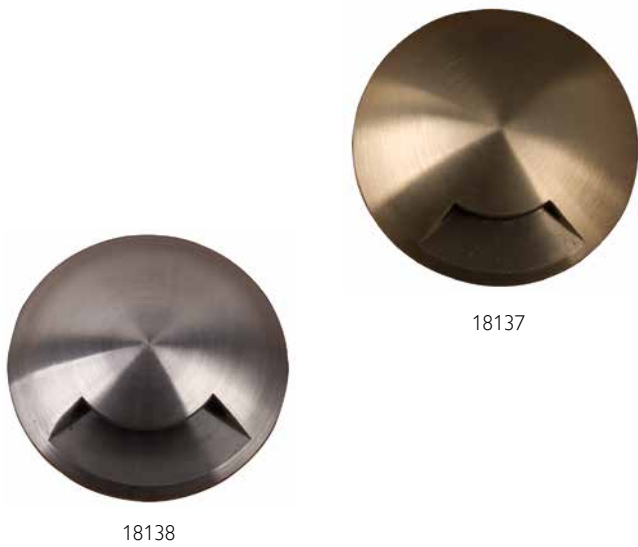

1 Direction Ring In-Ground Light

Product Code(s)	18138 (Stainless Steel) 18137 (Brass)
Light Source	3 x 1W LED
Colour Temp.	3000k
Lumens	300Lm
Beam Angle	35°
Voltage	12V
IP Rating	IP65
Dimmable	Not Dimmable
Incandescent Equivalency	25W
Material	304 Grade Stainless Steel or Solid Natural Brass head Machined aluminium bodies
Finish	Stainless Steel or Brass
Cabling	1.5m
Cutout Hole	76mm ø
Notes	Come supplied with plastic underground casing suitable for concreting/tarmacking in place. Safe to drive over - maximum load 2500kg Materials are untreated and their finish will age over time.

2 Direction Ring In-Ground Light

Product Code(s)	18140 (Stainless Steel) 18139 (Brass)
Light Source	3 x 1W LED
Colour Temp.	3000k
Lumens	300Lm
Beam Angle	35°
Voltage	12V
IP Rating	IP65
Dimmable	Not Dimmable
Incandescent Equivalency	25W
Material	304 Grade Stainless Steel or Solid Natural Brass head Machined aluminium bodies
Finish	Stainless Steel or Brass
Cabling	1.5m
Cutout Hole	76mm ø
Notes	Come supplied with plastic underground casing suitable for concreting/tarmacking in place. Safe to drive over - maximum load 2500kg Materials are untreated and their finish will age over time.