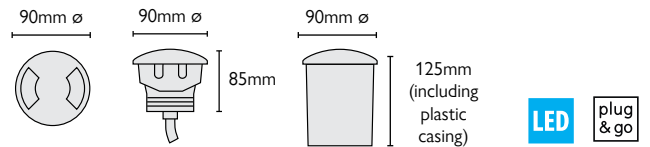

1 Direction Ring In-Ground Light

Product Code(s)	18138 (Stainless Steel) 18137 (Brass)
Light Source	3 x 1W LED
Colour Temp.	3000k
Lumens	300Lm
Beam Angle	35°
Voltage	12V
IP Rating	IP65
Dimmable	Not Dimmable
Incandescent Equivalency	25W
Material	304 Grade Stainless Steel or Solid Natural Brass head Machined aluminium bodies
Finish	Stainless Steel or Brass
Cabling	1.5m
Cutout Hole	76mm ø
Notes	Come supplied with plastic underground casing suitable for concreting/tarmacking in place. Safe to drive over - maximum load 2500kg Materials are untreated and their finish will age over time.

2 Direction Ring In-Ground Light

Product Code(s)	18140 (Stainless Steel) 18139 (Brass)
Light Source	3 x 1W LED
Colour Temp.	3000k
Lumens	300Lm
Beam Angle	35°
Voltage	12V
IP Rating	IP65
Dimmable	Not Dimmable
Incandescent Equivalency	25W
Material	304 Grade Stainless Steel or Solid Natural Brass head Machined aluminium bodies
Finish	Stainless Steel or Brass
Cabling	1.5m
Cutout Hole	76mm ø
Notes	Come supplied with plastic underground casing suitable for concreting/tarmacking in place. Safe to drive over - maximum load 2500kg Materials are untreated and their finish will age over time.