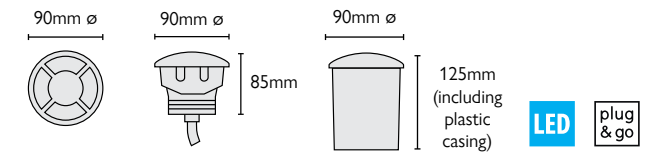

3 Direction Ring In-Ground Light

Product Code(s)	18141 (Stainless Steel) 18142 (Brass)
Light Source	3 x 1W LED
Colour Temp.	3000k
Lumens	300Lm
Beam Angle	35°
Voltage	12V
IP Rating	IP65
Dimmable	Not Dimmable
Incandescent Equivalency	25W
Material	304 Grade Stainless Steel or Solid Natural Brass head Machined aluminium bodies
Finish	Stainless Steel or Brass
Cabling	1.5m
Cutout Hole	76mm ø
Notes	Come supplied with plastic underground casing suitable for concreting/tarmacking in place. Safe to drive over - maximum load 2500kg Materials are untreated and their finish will age over time.

4 Direction Ring In-Ground Light

Product Code(s)	18144 (Stainless Steel) 18143 (Brass)
Light Source	3 x 1W LED
Colour Temp.	3000k
Lumens	300Lm
Beam Angle	35°
Voltage	12V
IP Rating	IP65
Dimmable	Not Dimmable
Incandescent Equivalency	25W
Material	304 Grade Stainless Steel or Solid Natural Brass head Machined aluminium bodies
Finish	Stainless Steel or Brass
Cabling	1.5m
Cutout Hole	76mm ø
Notes	Come supplied with plastic underground casing suitable for concreting/tarmacking in place. Safe to drive over - maximum load 2500kg Materials are untreated and their finish will age over time.

*Guarantee details on p212.