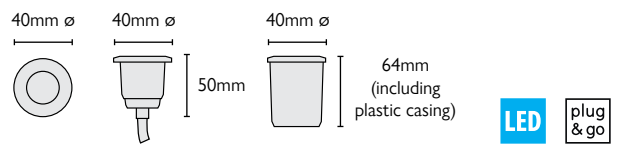

Plain Ring In-Ground Light

Product Code(s)	18135 (Stainless Steel) 18136 (Brass)
Light Source	3 x 1W LED
Colour Temp.	3000k
Lumens	300Lm
Beam Angle	35°
Voltage	12V
IP Rating	IP65
Dimmable	Not Dimmable
Incandescent Equivalency	30W
Material	304 Grade Stainless Steel or Solid Natural Brass head Machined aluminium bodies
Finish	Stainless Steel or Brass
Cabbling	1.5m
Cutout Hole	76mm Ø
Notes	Come supplied with plastic underground casing suitable for concreting/tarmacking in place. Safe to drive over - maximum load 2500kg. Materials are untreated and their finish will age over time.

Plain Push In, In-Ground/Deck Light

Product Code(s)	18145
Light Source	1 x 1.2W LED
Colour Temp.	3000k
Lumens	100Lm
Beam Angle	35°
Voltage	12V
IP Rating	IP65
Dimmable	Not Dimmable
Incandescent Equivalency	6W
Material	Machined aluminium body
Finish	Brushed Aluminium
Cabbling	1.5m
Cutout Hole	33mm Ø
Notes	Come supplied with plastic underground casing suitable for concreting/tarmacking in place. NOT safe to drive over

*Guarantee details on p212.