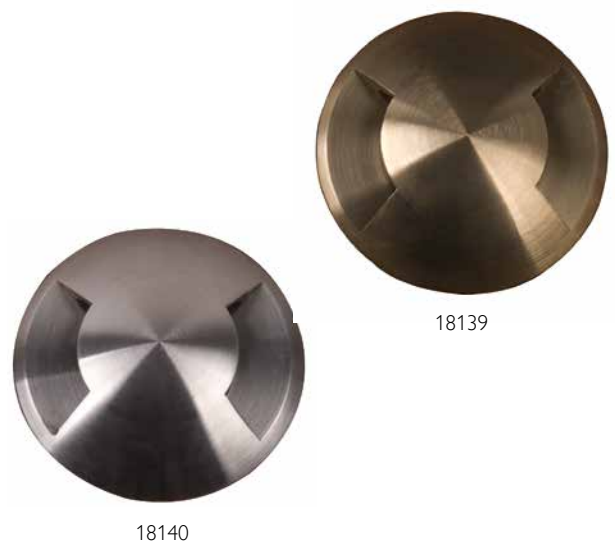

1 Direction Ring In-Ground Light

Product Code(s)	18138 (Stainless Steel) 18137 (Brass)
Light Source	3 x 1W LED
Colour Temp.	3000k
Lumens	300Lm
Beam Angle	35°
Voltage	12V
IP Rating	IP65
Dimmable	Not Dimmable
Incandescent Equivalency	25W
Material	304 Grade Stainless Steel or Solid Natural Brass head Machined aluminium bodies
Finish	Stainless Steel or Brass
Cabling	1.5m
Cutout Hole	76mm ø
Notes	Come supplied with plastic underground casing suitable for concreting/tarmacking in place. Safe to drive over - maximum load 2500kg Materials are untreated and their finish will age over time.

2 Direction Ring In-Ground Light

Product Code(s)	18140 (Stainless Steel) 18139 (Brass)
Light Source	3 x 1W LED
Colour Temp.	3000k
Lumens	300Lm
Beam Angle	35°
Voltage	12V
IP Rating	IP65
Dimmable	Not Dimmable
Incandescent Equivalency	25W
Material	304 Grade Stainless Steel or Solid Natural Brass head Machined aluminium bodies
Finish	Stainless Steel or Brass
Cabling	1.5m
Cutout Hole	76mm ø
Notes	Come supplied with plastic underground casing suitable for concreting/tarmacking in place. Safe to drive over - maximum load 2500kg Materials are untreated and their finish will age over time.