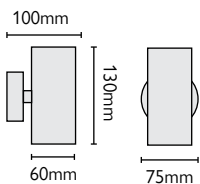

LED

Up/Down Wall Fitting

Product Code	18125 (Anodised Aluminium) 18126 (Solid Natural Brass)	LED Lumens	2 x 300 Lm
Material	Marine Grade Aluminium or Solid Natural Brass (Natural brass is untreated and its finish will age over time.)	Beam Angle	35°
Finish	Anodised Aluminium or Natural Brass	Incandescent Equivalency	2 x 30W
IP Rating	IP54	Power Supply Requirement	220V-240V
Voltage	220-240V	Dimmable	Not Dimmable
Light Source	3 x 1W LED x 2	Optional Lens	Blue, red, amber or green (see page 208)
Colour Temp.	3000k		

*Guarantee details on p212.