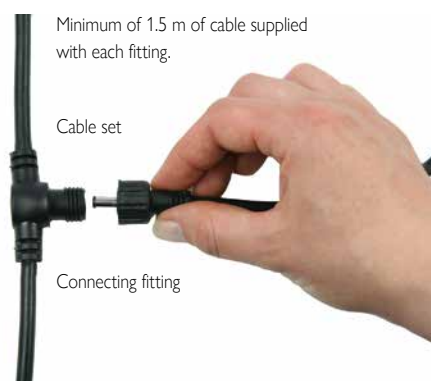

PLUG & GO: HOW IT WORKS

Step 1: Choose the areas you want to have lit, then we suggest that you sketch a rough plan view of each area involved.

Step 2: Choose the fittings which will suit the requirements and list them out with the quantity of each where relevant. Be careful to bear in mind the voltage of the fittings chosen. All 220-240V fittings will need mains supply to wherever they are to be installed whereas all plug & go models just need to be connected into the low voltage cable (as shown below).

Step 3: Measure the distance involved for the plug & go models chosen and determine, from the cable set options available which cable set or sets will be needed. Remember, up to 80 metres of cable can be used from 1 LED driver but the wattage loading must not exceed the recommended minimum, maximum (see accessories page 209).

Step 4: Plan where the mains supply will originate from. With the plug & go system you have a choice of placing the LED driver/drivers in an IP rated wall box on an exterior wall. However, depending on how large an area is involved, sometimes more than one mains feed may be needed in different locations. Consultation with an electrician is advisable on this matter.

Important

Plug & go fittings use a unique single pin, 2 pole plug and as such are not compatible with any other product or system. Currently they are not dimmable but they will work when wired via a timer.