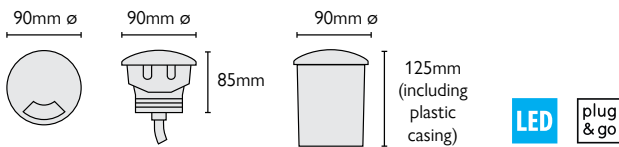

1 Direction Ring In-Ground Light

Product Code(s)	18138 (Stainless Steel) 18137 (Brass)
Light Source	3 x 1W LED
Colour Temp.	3000k
Lumens	300Lm
Beam Angle	35°
Voltage	12V
IP Rating	IP65
Dimmable	Not Dimmable
Incandescent Equivalency	25W
Material	304 Grade Stainless Steel or Solid Natural Brass head Machined aluminium bodies
Finish	Stainless Steel or Brass
Cabling	1.5m
Cutout Hole	76mm ø
Notes	Come supplied with plastic underground casing suitable for concreting/tarmacking in place. Safe to drive over - maximum load 2500kg Materials are untreated and their finish will age over time.

2 Direction Ring In-Ground Light

Product Code(s)	18140 (Stainless Steel) 18139 (Brass)
Light Source	3 x 1W LED
Colour Temp.	3000k
Lumens	300Lm
Beam Angle	35°
Voltage	12V
IP Rating	IP65
Dimmable	Not Dimmable
Incandescent Equivalency	25W
Material	304 Grade Stainless Steel or Solid Natural Brass head Machined aluminium bodies
Finish	Stainless Steel or Brass
Cabling	1.5m
Cutout Hole	76mm ø
Notes	Come supplied with plastic underground casing suitable for concreting/tarmacking in place. Safe to drive over - maximum load 2500kg Materials are untreated and their finish will age over time.