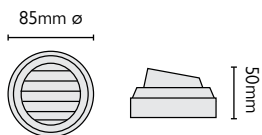

Round Mini Wall Light

Product Code(s)	18117 (Aged Bronze) 18116 (Verdigris)
Light Source	1 x 1W LED
Colour Temp.	3000k
Lumens	100Lm
Beam Angle	35°
Voltage	12V
IP Rating	IP44
Incandescent Equivalency	6W
Power Supply Requirement	220V-240V
Material	Heavy Cast Bronze
Finish	Aged Bronze or Verdigris
Dimmable	Not Dimmable
Cabling	1.5m

Round Mini Eyelid Light

Product Code(s)	18114 (Aged Bronze) 18115 (Verdigris)
Light Source	1 x 1W LED
Colour Temp.	3000k
Lumens	100Lm
Beam Angle	35°
Voltage	12V
IP Rating	IP44
Incandescent Equivalency	6W
Power Supply Requirement	220V-240V
Material	Heavy Cast Bronze
Finish	Aged Bronze or Verdigris
Dimmable	Not Dimmable
Cabling	1.5m

*Guarantee details on p212.