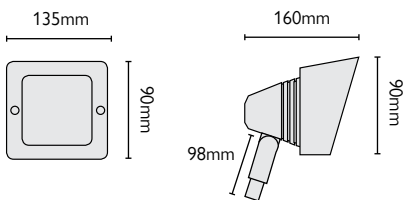

Floodlight Fitting

Product Code(s)	18106 (Aged Bronze) 18105 (Verdigris)	Lumens	400Lm
Material	Heavy Cast Bronze	Beam Angle	35°
Finish	Aged Bronze or Verdigris	Incandescent Equivalency	40W
IP Rating	IP44	Power Supply Requirement	220V-240V
Voltage	12V	Dimmable	Not Dimmable
Light Source	4 x 1W LED	Cabling	1.5m
Colour Temp.	3000k	Notes	21562 (ground spike) included with each model

*Guarantee details on p212.