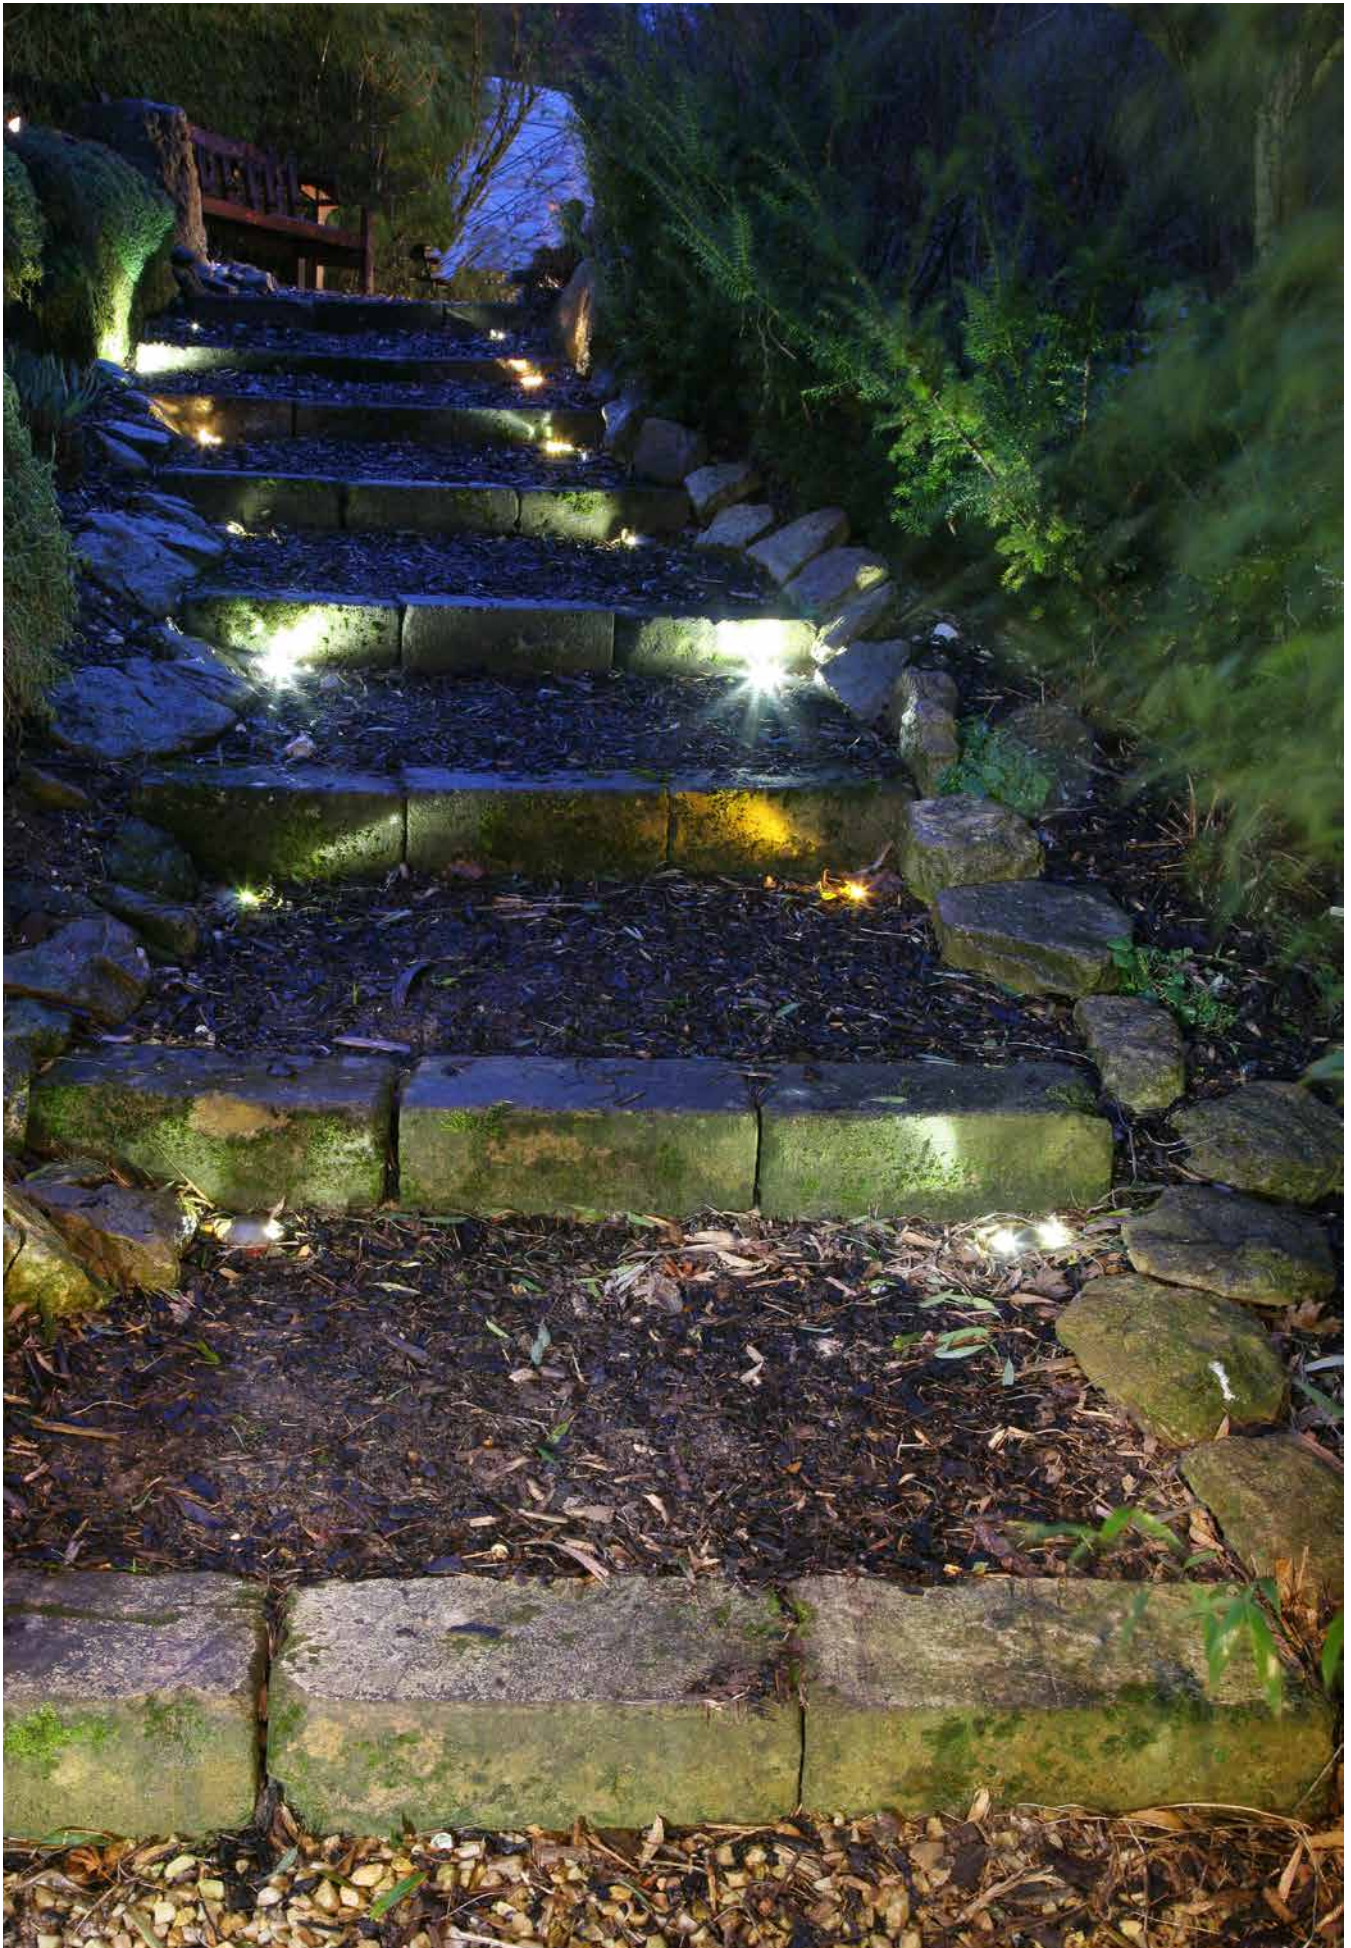

Model shown: 18144