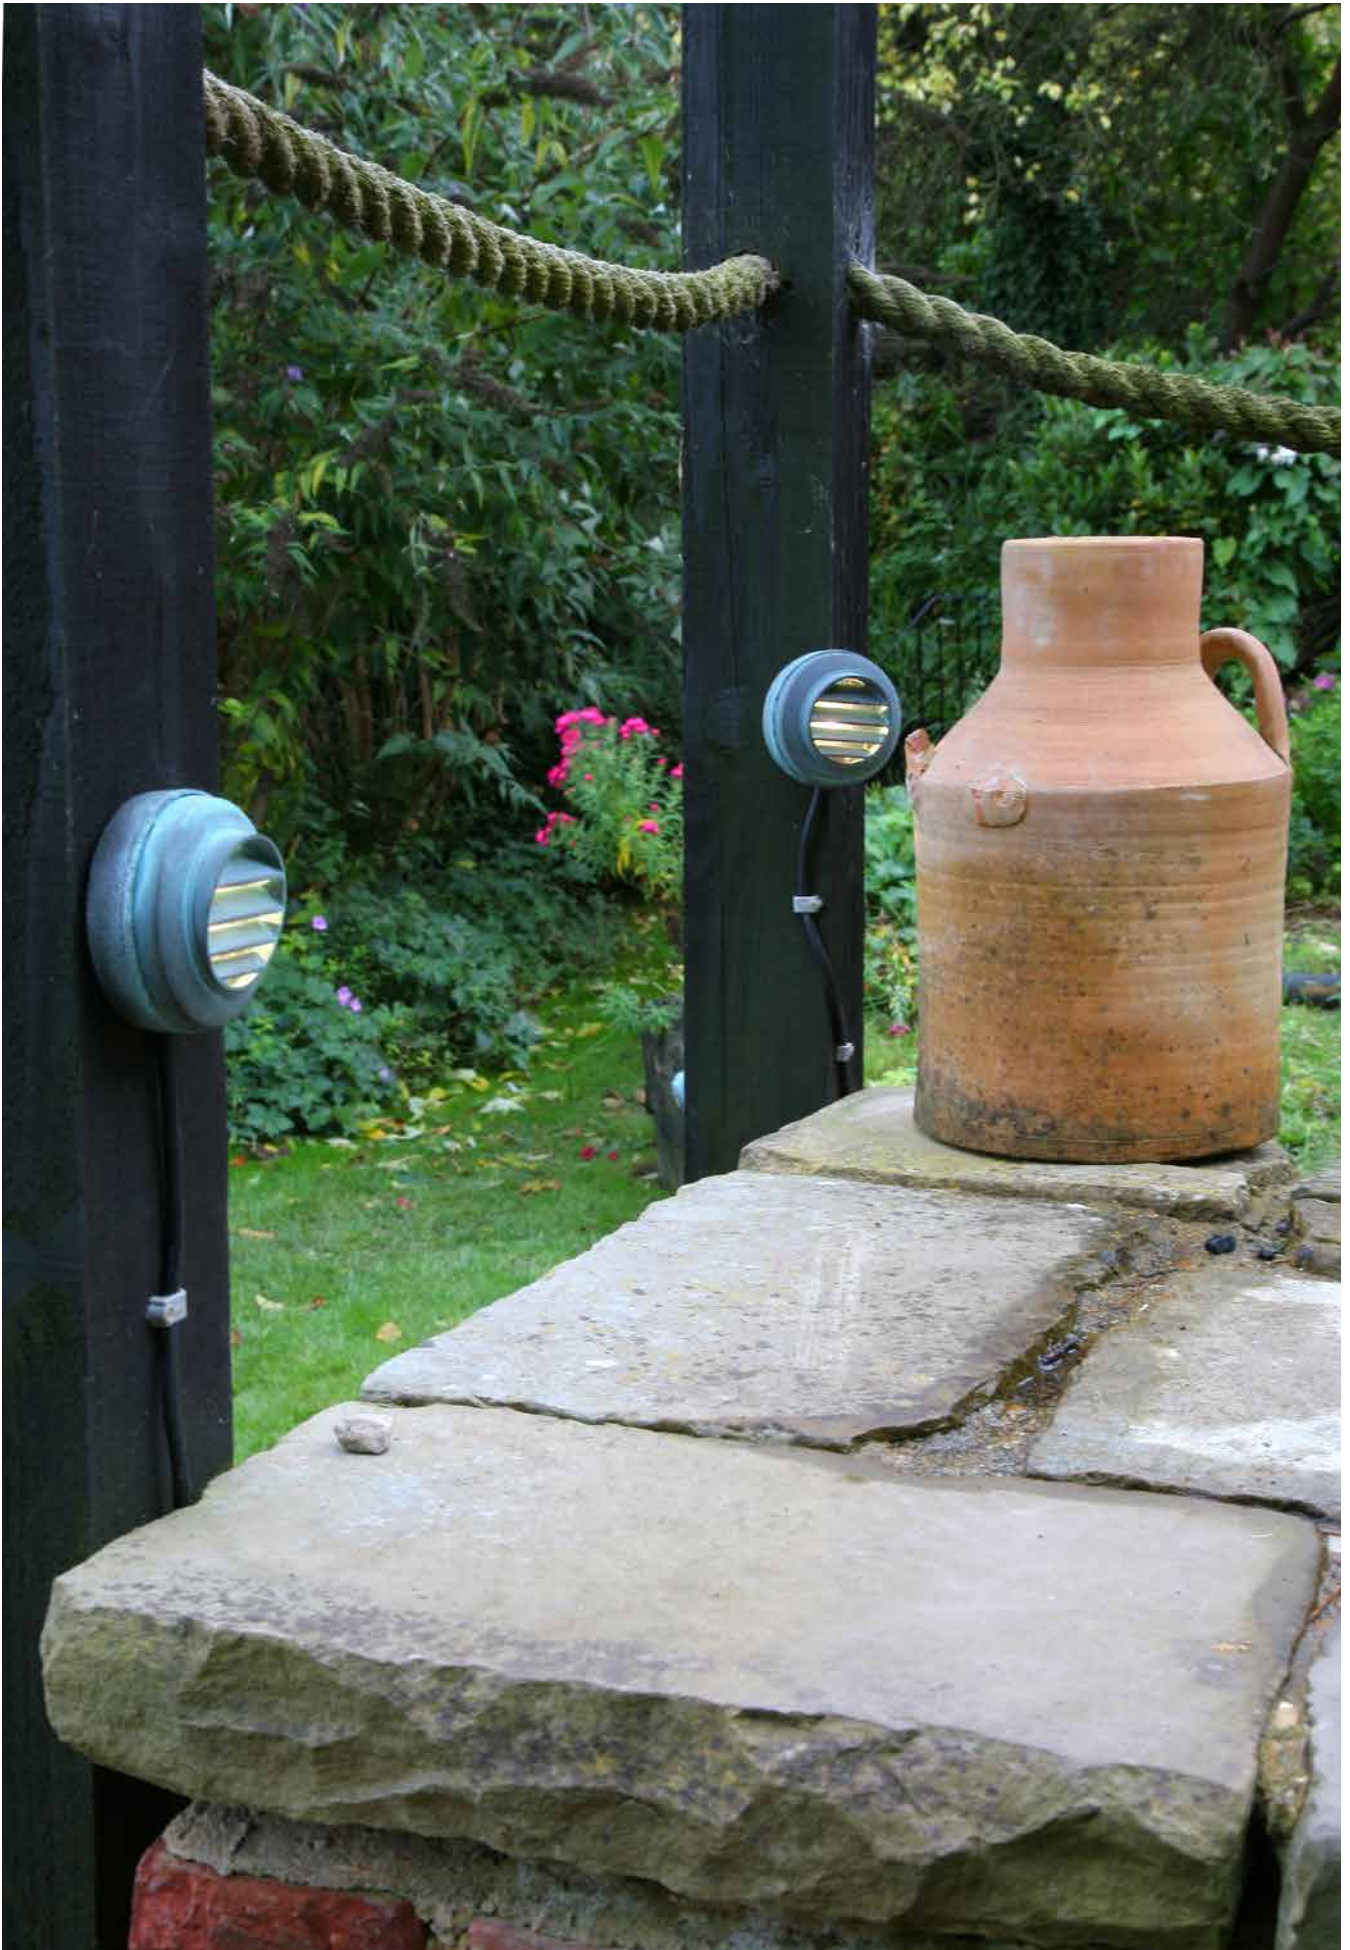

Model shown: 18116